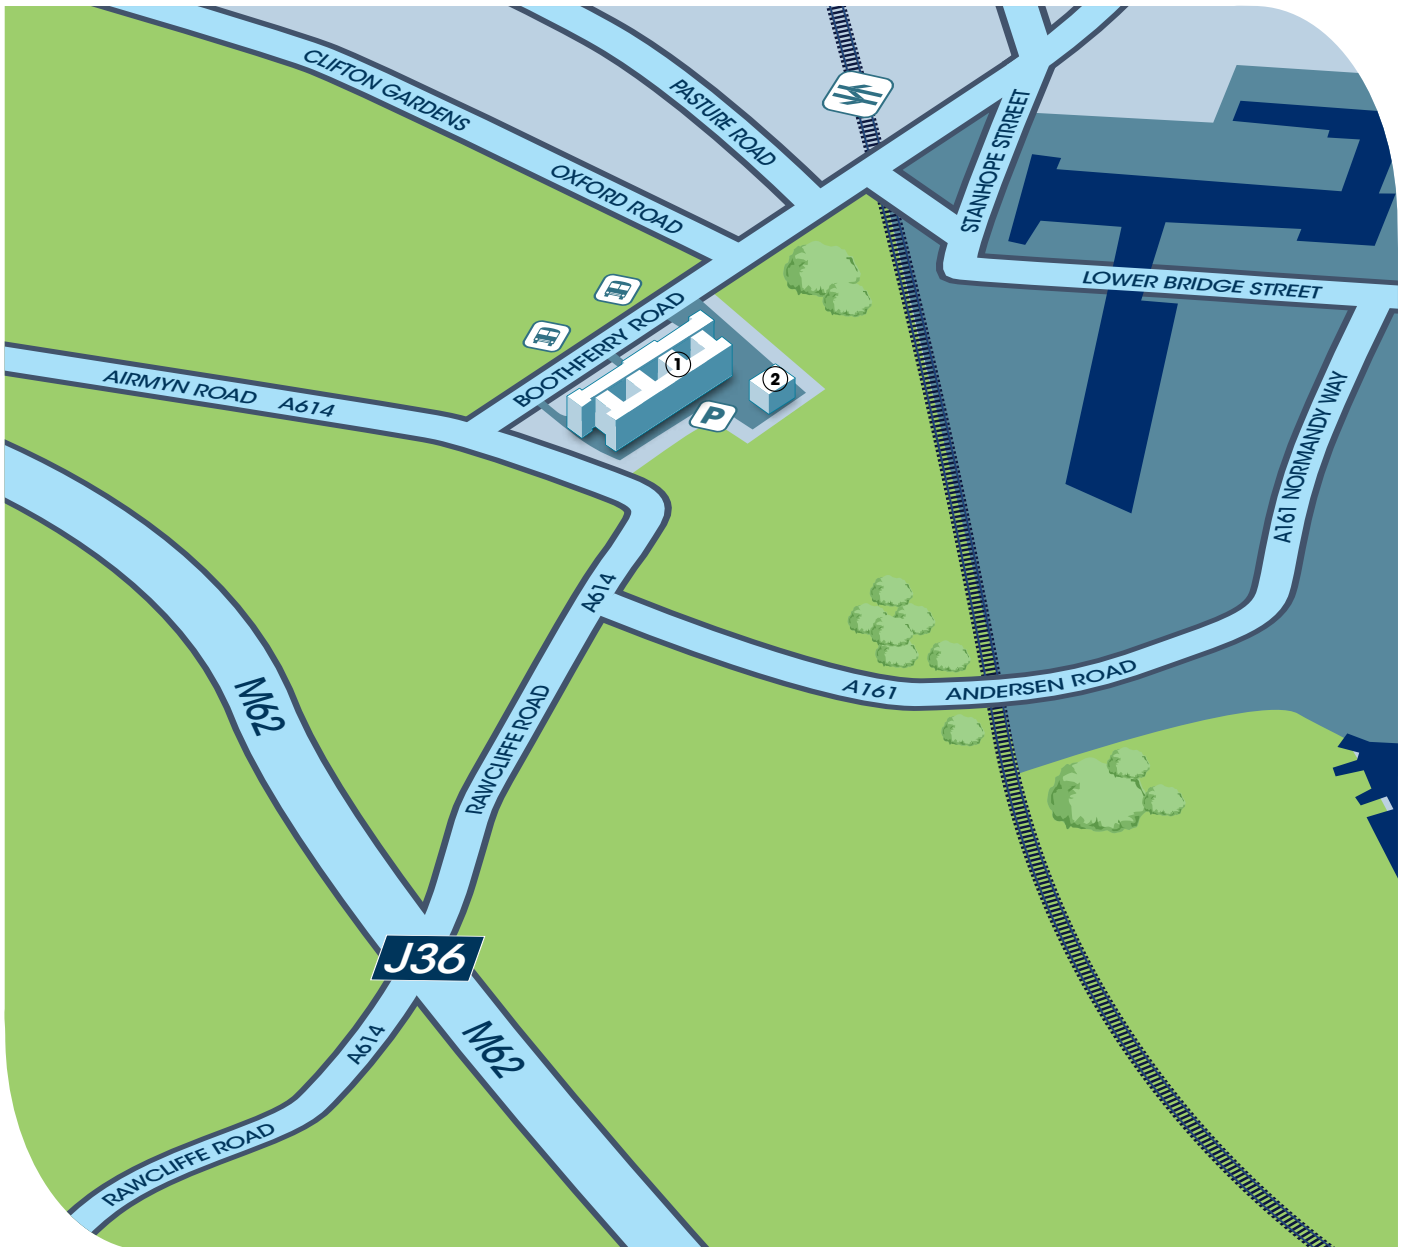

Goole College

Goole College, Boothferry Road, Goole DN14 6SR

Directions by car from M62 Junction 36

Takes: 4 minutes

- 1 Turn right on Rawcliffe Road A614
- 2 Turn right at Boothferry Road
- 3 Goole College entrance is on the right

Direction from the West by car from M62 Junction 36

Takes: 4 minutes

- 1 Turn left on to Rawcliffe Road A614
- 2 Turn right at Boothferry Road
- 3 Goole College entrance is on the right

Directions by foot from the Goole Train Station

Takes: 10 minutes

- 1 Turn right on to Boothferry Road
- 2 Continue walking down Boothferry Road for 10 minutes, passing the Morrisons Supermarket on your right
- 3 You will arrive at Goole College on your left.